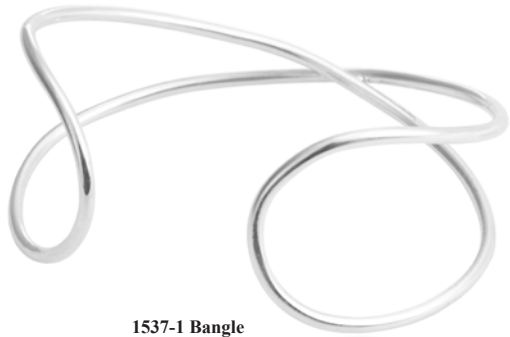

1537-1 Bangle

Silver DKK 750,-

Gold plated silver DKK 835,-

Gold plated silver;

freshwater pearl

DKK 415,-

Gold plated silver;

freshwater pearl

DKK 550,-